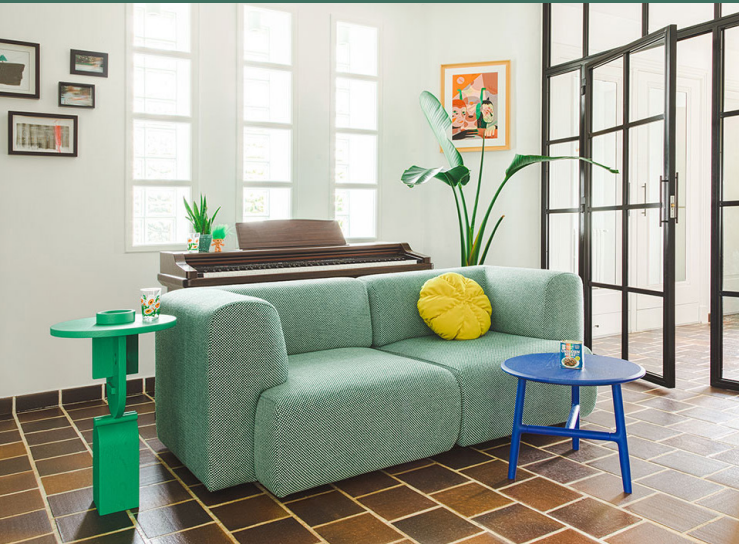

## Features:

DUO: Two families in one - Mini & Maxi. Both aesthetic and highly functional lounges, the main differences between the two models are the depth of the seat and the modules available. Its hidden feet make its voluminous silhouette appear to float gracefully above the floor.